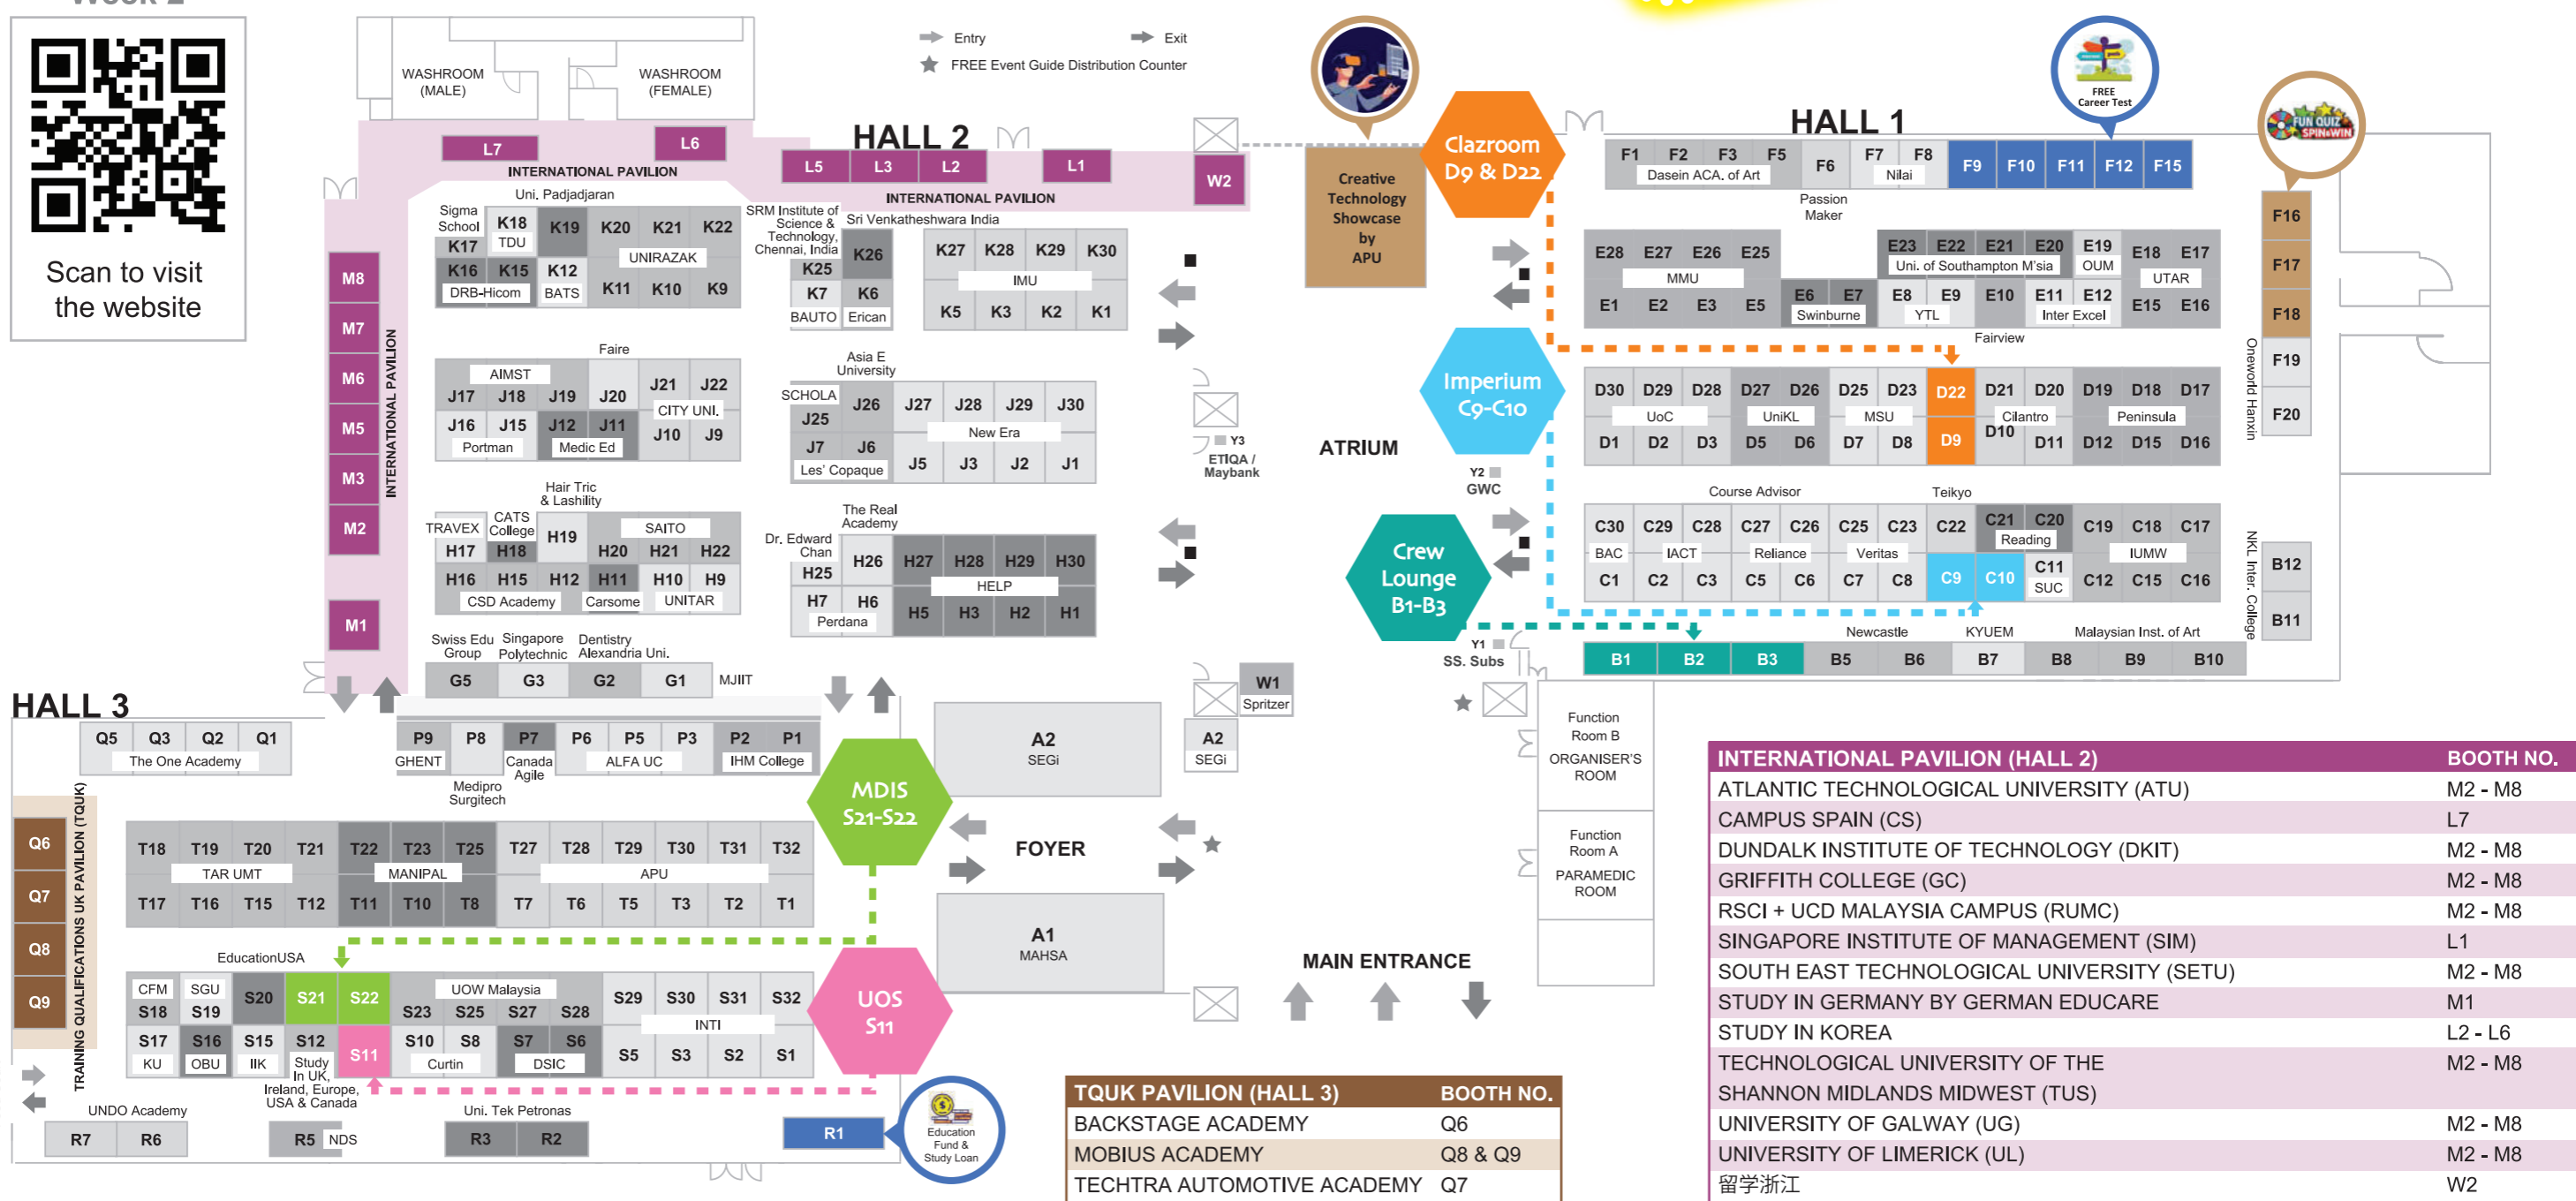

EDUCATION FURTHER STUDIES fair

- Series 56

SURE WORKS
Events Specialists

www.sureworks.info

Week 1 : Kuala Lumpur & Southkey JB
10 - 11 June 2023
Week 2 : Kuala Lumpur
17 - 18 June 2023
MID VALLEY EXHIBITION CENTRE
Halls 1, 2, 3 + Foyer
11:00am - 6:00pm
(FREE Admission)

FUN QUIZ SPIN & WIN
FREE Career Test
Exclusive Partner :
A.P.U.
ASIA PACIFIC UNIVERSITY OF TECHNOLOGY & INNOVATION
GRAND PRIZE :
4 x RM10,000 APU Course Rebate Voucher
1st Prize : 8 x RM3,000 APU Course Rebate Voucher
2nd Prize : 4 x Notebook
3rd Prize : 4 x Mobile Phone
Other Prizes : Food & Shopping Vouchers
*Terms & Conditions Apply